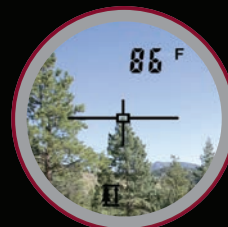

1. **FORESTRY**
2. Tree Heights
   - Buffer Zones
   - ROW Clearances