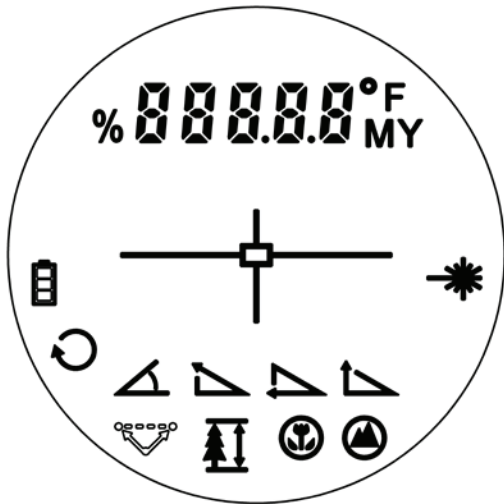

Measured
by TruPulse:

Calculated
by TruPulse:

HD = Horizontal Distance
VD = Vertical Distance SD = Slope Distance
INC = Inclination HT = Height
ML = Missing Line

1-Shot = 4 Values

3-Shot Height

2-Shot 2D Missing Line:

LCD In-Scope Display

Specifications

Distance Accuracy to Typical Targets	± 0.5 m (1.6 ft)
Distance Accuracy to Weak Targets	± 1 m (3 ft)
Inclination Accuracy	± 0.5° Relative
Max Range to Reflective Targets	1750 m (5,740 ft)
Max Range to Non-Reflective Targets	1750 m (5,740 ft)
Scope Magnification	4×
In-Scope Field of View	13.1 m @ 91.5 m away (43 ft @ 300 ft)
Environmental Rating	Water-resistant / IP54
Temperature Range	-20° to 60° C (-4° to 140° F)
Battery Type (8 hrs. of continuous use)	(1) CR123A
Size L x W x H	11.5 x 10 x 5 cm (4.5 x 4 x 2 in)
Weight	220 g (8 oz)